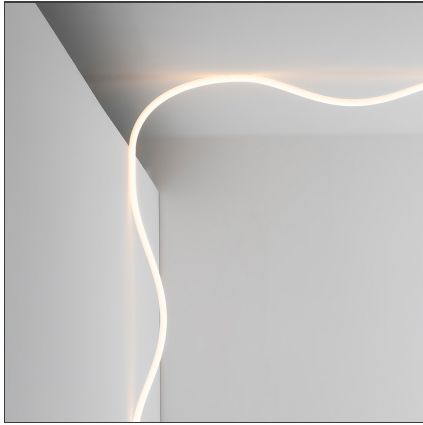

La linea - 5mt

IP20 

DESIGN BY

BIG - Bjarke Ingels Group

DESCRIPTION

BIG's idea is once again transposed into a product that looks basic, but is rich of technological innovation instead, thanks to the know-how of Artemide.

La Linea is a flexible tube of light, capable to freely twist and turn in space according to undefined geometries.

It easily fits into indoor and outdoor spaces, with fixing elements concealed inside its section, and enables countless applications in a broad variety of locations by leveraging on an unprecedented combination of factors, including quality of light, IP protection grade, flexibility, modularity.

An individual element is 2,5 or 5 metres long, but can be extended by means of joints concealed inside its profile, without visible shadows or signs.

Through its mechanical and structural characteristics, it can easily adjust to extreme climatic conditions and resist to weather agents and high minimum and maximum temperatures (from -20°C to +40°C).

La Linea generates an even and comfortable high-efficiency diffused light through its patented optical unit. Its utmost formal simplicity reveals complex optical research, combined with savoir-faire with respect to materials and manufacturing in designing a high-performance lighting solution.