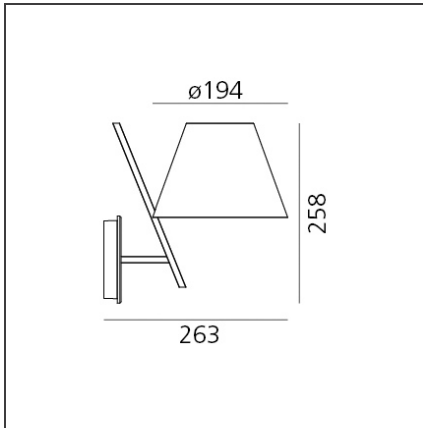

La Petite Wall - Black

 Dimmerable: 

TECHNICAL DRAWINGS

DESIGN BY

Quaglio Simonelli

DESCRIPTION

An archetypal lampshade balanced on a tilted stem. Simple elements, exquisitely combined into an amazing geometric composition, recall basic forms matched with different materials for technological reasons. Despite its plain and simple look, this lamp clearly conveys the skills of Artemide. The lampshade is a lightweight plastic volume closed by two diffusers that produce a pleasant soft direct and indirect light. The joint connects the lampshade with the aluminium stem on a minimal support. These simple elements are combined into a plain and elegant object, where the tilted stem is counterbalanced by the lampshade's volume.

FEATURES

Article Code:	1752030A	Material:	Polycarbonate, aluminium, methacrylate
Colour:	Black	Series:	Design
Installation:	Wall	Emission:	diffused
Environment:	Indoor		

DIMENSIONS

Width:	cm 26.3
Height:	cm 25.8