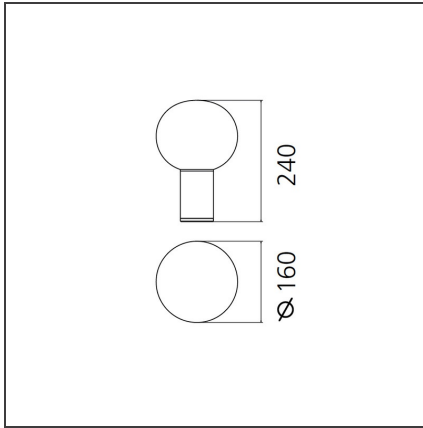

Laguna 16 Table - Satin Brass

IP20  

DESIGN BY

Matteo Thun

DESCRIPTION

A wide collection of glass lighting appliances available in three sizes. Each size is available in the table, floor, ceiling and suspension version. Materials: lamp body in extruded aluminum; diffuser in blown glass. Specification: the milkywhite, blown glass with crystal nuances produces a soft spot light on the table top or wall, plus a highperforming light towards the surrounding environment.

TECHNICAL DRAWINGS

FEATURES

Article Code:	1800140A	Material:	Blown glass, aluminium
Colour:	Satin brass	Series:	Design
Installation:	Table		

DIMENSIONS

Height:	cm 24	Glow Wire Test:	750°C
Base Diameter:	cm 6.5		

SOURCES NOT INCLUDED

Category:	LED
Number:	1
Watt:	8W
Type:	2
Socket:	E14
Class:	A

LUMINAIRE

Watt:	8W	Delivered lumens output (lm):	369lm
Voltage:	220-240V	CCT:	2700K
		Efficiency:	79%
		Efficacy:	62lm/W
		CRI:	80