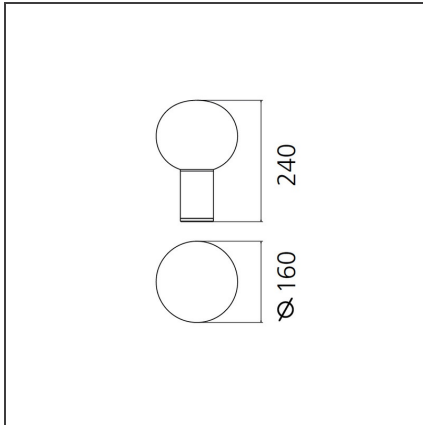

TECHNICAL DRAWINGS

FEATURES

Article Code:	1800160A	Material:	Blown glass, aluminium
Colour:	Satin Bronze	Series:	Design
Installation:	Table		

DIMENSIONS

Height:	cm 24	Glow Wire Test:	750°C
Base Diameter:	cm 6.5		

SOURCES NOT INCLUDED

Category:	LED
Number:	1
Watt:	8W
Type:	2
Socket:	E14
Class:	A

LUMINAIRE

Watt:	8W	Delivered lumens output (lm):	369lm
Voltage:	220-240V	CCT:	2700K
		Efficiency:	79%
		Efficacy:	62lm/W
		CRI:	80