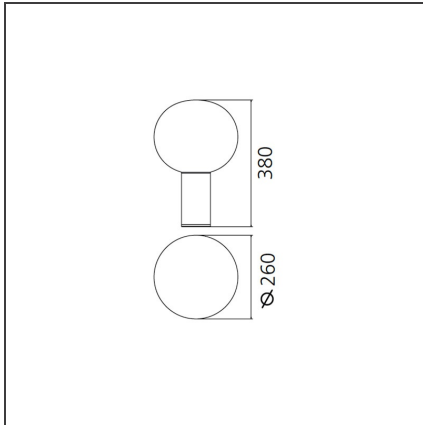

## Laguna 26 Table - Satin Brass

IP20  

### DESCRIPTION

A wide collection of glass lighting appliances available in three sizes. Each size is available in the table, floor, ceiling and suspension version. Materials: lamp body in extruded aluminum; diffuser in blown glass. Specification: the milkywhite, blown glass with crystal nuances produces a soft spot light on the table top or wall, plus a highperforming light towards the surrounding environment.

### FEATURES

<b>Article Code:</b>	1805140A	<b>Material:</b>	Blown glass, aluminium
<b>Colour:</b>	Satin brass	<b>Series:</b>	Design
<b>Installation:</b>	Table		

### DIMENSIONS

<b>Height:</b>	cm 38.3	<b>Glow Wire Test:</b>	750°C
<b>Base Diameter:</b>	cm 9		