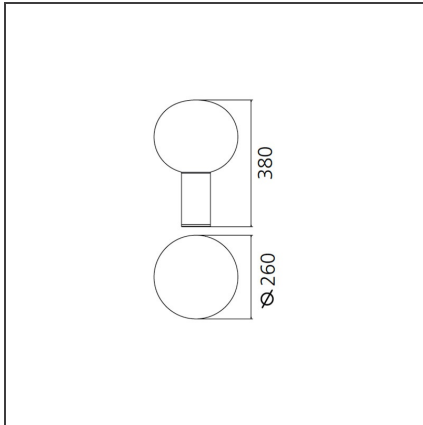

Laguna 26 Table - Satin Bronze

IP20  

DESIGN BY

Matteo Thun

DESCRIPTION

A wide collection of glass lighting appliances available in three sizes. Each size is available in the table, floor, ceiling and suspension version. Materials: lamp body in extruded aluminum; diffuser in blown glass. Specification: the milkywhite, blown glass with crystal nuances produces a soft spot light on the table top or wall, plus a highperforming light towards the surrounding environment.

TECHNICAL DRAWINGS

FEATURES

Article Code:	1805160A	Material:	Blown glass, aluminium
Colour:	Satin Bronze	Series:	Design
Installation:	Table		

DIMENSIONS

Height:	cm 38.3	Glow Wire Test:	750°C
Base Diameter:	cm 9		

SOURCES NOT INCLUDED

Category:	LED
Number:	1
Watt:	20W
Type:	2
Socket:	E27
Class:	A

LUMINAIRE

Watt:	20W	Delivered lumens output (lm):	1203lm
Voltage:	220-240V	CCT:	2700K
		Efficiency:	79%
		Efficacy:	67lm/W
		CRI:	80
		Dimmer Typology:	Microswitch Dimmer