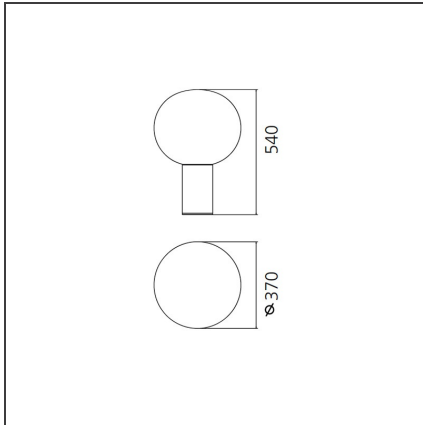

TECHNICAL DRAWINGS

FEATURES

Article Code:	1809140A	Material:	Blown glass, aluminium
Colour:	Satin brass	Series:	Design
Installation:	Table		

DIMENSIONS

Height:	cm 54.1	Glow Wire Test:	750
Base Diameter:	cm 13		

SOURCES NOT INCLUDED

Category:	LED
Number:	1
Watt:	20W
Type:	2
Socket:	E27
Class:	A

LUMINAIRE

Watt:	20W	Delivered lumens output (lm):	1158lm
Voltage:	220-240V	CCT:	2700K
		Efficiency:	76%
		Efficacy:	64lm/W
		CRI:	80
		Dimmer Typology:	Microswitch Dimmer