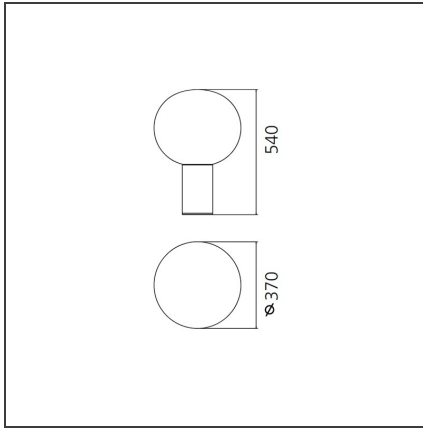

TECHNICAL DRAWINGS

FEATURES

Article Code:	1809160A	Material:	Blown glass, aluminium
Colour:	Satin Bronze	Series:	Design
Installation:	Table		

DIMENSIONS

Height:	cm 54.1	Glow Wire Test:	750
Base Diameter:	cm 13		

SOURCES NOT INCLUDED

Category:	LED
Number:	1
Watt:	20W
Type:	2
Socket:	E27
Class:	A

LUMINAIRE

Watt:	20W	Delivered lumens output (lm):	1158lm
Voltage:	220-240V	CCT:	2700K
		Efficiency:	76%
		Efficacy:	64lm/W
		CRI:	80
		Dimmer Typology:	Microswitch Dimmer