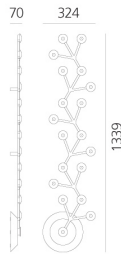

Led Net Line 125 - Ceiling - App Compatible

Michele De Lucchi, Alberto Nason

IP20    

LUMINAIRE

- Watt: **45W**
- Voltage: **220-240V**
- Delivered lumens output: **2530lm**
- CCT: **3000K**
- Efficiency: **78%**
- Efficacy: **56.22lm/W**
- CRI: **80**

Notes

LEDs included.

DESCRIPTION

PRODUCT CODE: 1596050APP

FEATURES

- Article Code: **1596050APP**
- Colour: **Polished white**
- Installation: **Ceiling**
- Material: **Aluminium, methacrylate**
- Series: **Design Collection**
- Environment: **Indoor**
- Area contract: **Hospitality, null**
- Emission: **Direct**
- design by: **Michele De Lucchi, Alberto Nason**

DIMENSIONS

- Length: **cm 140**
- Width: **cm 32.4**
- Height: **cm 7**
- Glow Wire Test: **650°**

SOURCES INCLUDED

- Category: **Led**
- Number: **18**
- Watt: **2.17W**
- Delivered lumens output: **153lm**
- Color temperature (K): **3000K**
- CRI: **80**
- Color Tolerance: **MacAdam 3SDCM**
- Efficacy: **71lm/W**
- Service Life: **50000-L70**