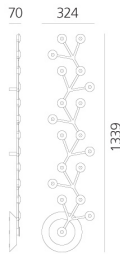

LUMINAIRE

- Watt: **45W**
- Voltage: **220-240V**
- Delivered lumens output: **2530lm**
- CCT: **3000K**
- Efficiency: **78%**
- Efficacy: **56.22lm/W**
- CRI: **80**
- Dimmable Typology: **Push**

Notes

LEDs included.

PRODUCT CODE: 1596050A

FEATURES

- Article Code: **1596050A**
- Colour: **Polished white**
- Installation: **Ceiling**
- Material: **Aluminium, methacrylate**
- Series: **Design Collection**
- Environment: **Indoor**
- Area contract: **Hospitality, null**
- Emission: **Direct**
- design by: **Michele De Lucchi, Alberto Nason**

DIMENSIONS

- Length: **cm 140**
- Width: **cm 32.4**
- Height: **cm 7**
- Glow Wire Test: **650°**

SOURCES INCLUDED

- Category: **Led**
- Number: **18**
- Watt: **2.17W**
- Delivered lumens output: **153lm**
- Color temperature (K): **3000K**
- CRI: **80**
- Color Tolerance: **MacAdam 3SDCM**
- Efficacy: **71lm/W**
- Service Life: **50000-L70**