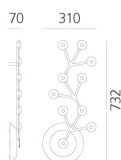

Led Net line ceiling 66

Michele De Lucchi, Alberto Nason

IP20     

LUMINAIRE

- Watt: **23W**
- Voltage: **220-240V**
- Delivered lumens output: **1265lm**
- CCT: **3000K**
- Efficiency: **78%**
- Efficacy: **55lm/W**
- CRI: **80**

Notes

LEDs included.

PRODUCT CODE: 1590050A

FEATURES

- Article Code: **1590050A**
- Colour: **Polished white**
- Installation: **Ceiling**
- Material: **Aluminium, methacrylate**
- Series: **Design Collection**
- Environment: **Indoor**
- Area contract: **Hospitality, null**
- Emission: **Direct**
- design by: **Michele De Lucchi, Alberto Nason**

DIMENSIONS

- Length: **cm 66**
- Depth: **cm 7**

SOURCES INCLUDED

- Category: **Led**
- Number: **9**
- Watt: **2.19W**
- Delivered lumens output: **156lm**
- Color temperature (K): **3000K**
- CRI: **80**
- Color Tolerance: **MacAdam 3SDCM**
- Efficacy: **71lm/W**
- Service Life: **50000-L70**