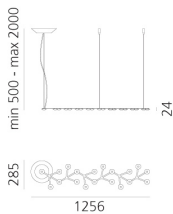

## LUMINAIRE

- Watt: **45W**
- Voltage: **220-240V**
- Delivered lumens output: **2530lm**
- CCT: **3000K**
- Efficiency: **78%**
- Efficacy: **56.22lm/W**
- CRI: **80**
- Dimmable Typology: **Push**

## FEATURES

- Article Code: **1578050A**
- Colour: **Polished white**
- Installation: **Suspension**
- Material: **Aluminium, methacrylate**
- Series: **Design Collection**
- Environment: **Indoor**
- Area contract: **Hospitality, null**
- Emission: **Direct**
- design by: **Michele De Lucchi, Alberto Nason**

## DIMENSIONS

- Length: **cm 125**
- Width: **cm 28.5**
- Height: **cm 2.4**
- Max Height from ceiling: **cm 200**
- Glow Wire Test: **650°**

## SOURCES INCLUDED

- Category: **Led**
- Number: **18**
- Watt: **2.17W**
- Delivered lumens output: **153lm**
- Color temperature (K): **3000K**
- CRI: **80**
- Color Tolerance: **MacAdam 3SDCM**
- Efficacy: **71lm/W**
- Service Life: **50000-L70**