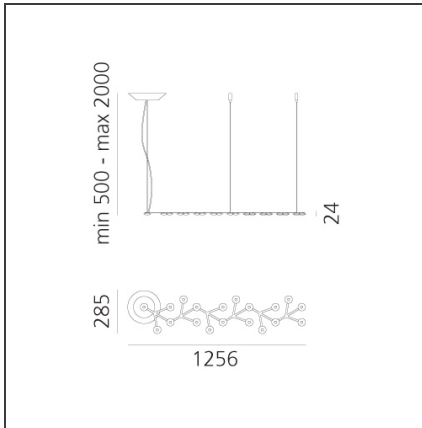

Led Net line suspension 125

IP20    Dimmerable: 

DESIGN BY

Michele De Lucchi, Alberto Nason

TECHNICAL DRAWINGS

FEATURES

Article Code:	1578050A	Material:	Aluminium, methacrylate
Colour:	Polished white	Series:	Design
Installation:	Ceiling, Suspension	Area contract:	Hospitality, null
Environment:	Indoor	Emission:	Direct

DIMENSIONS

Length:	cm 125	Glow Wire Test:	650
Width:	cm 28.5		
Height:	cm 2.4		
Max Height from ceiling:	cm 200		

INCLUDED SOURCES

Category:	LED	Color temperature (K):	3000K
Number:	18	Color Tolerance:	MacAdam 3SDCM
Watt:	2.17W	CRI:	80
Delivered lumens output (lm):	153lm	Efficacy:	71lm/W
Type:	0	Service Life:	50000-L70
Class:	A		

LUMINAIRE

Watt:	45W	Delivered lumens output (lm):	2530lm
Voltage:	220-240V	CCT:	3000K
		Efficiency:	78%
		Efficacy:	56lm/W
		CRI:	80
		Dimmable Typology:	Push

Notes

It's a sectional unit that enables elements to be added (supplied as special project).