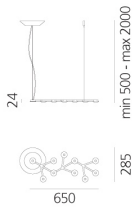

Led Net line suspension 66

Michele De Lucchi, Alberto Nason

IP20     

LUMINAIRE

- Watt: **23W**
- Voltage: **220-240V**
- Delivered lumens output: **1265lm**
- CCT: **3000K**
- Efficiency: **78%**
- Efficacy: **55lm/W**
- CRI: **80**

Notes

LEDs included. It's a sectional unit that enables elements to be added (supplied as special project).

PRODUCT CODE: 1589050A

FEATURES

- Article Code: **1589050A**
- Colour: **Polished white**
- Installation: **Suspension**
- Material: **Aluminium, methacrylate**
- Series: **Design Collection**
- Environment: **Indoor**
- Area contract: **Hospitality, null**
- Emission: **Direct**
- design by: **Michele De Lucchi, Alberto Nason**

DIMENSIONS

- Length: **cm 66**
- Height: **cm 2.4**
- Max Height from ceiling: **cm 200**

SOURCES INCLUDED

- Category: **Led**
- Number: **9**
- Watt: **2.19W**
- Delivered lumens output: **156lm**
- Color temperature (K): **3000K**
- CRI: **80**
- Color Tolerance: **MacAdam 3SDCM**
- Efficacy: **71lm/W**
- Service Life: **50000-L70**