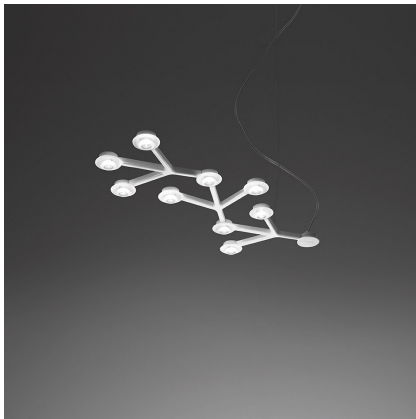

Led Net line suspension 66

Michele De Lucchi, Alberto Nason

IP20     

LUMINAIRE

- Watt: **23W**
- Voltage: **220-240V**
- Delivered lumens output: **1265lm**
- CCT: **3000K**
- Efficiency: **78%**
- Efficacy: **55lm/W**
- CRI: **80**

Notes

LEDs included. It's a sectional unit that enables elements to be added (supplied as special project).

PRODUCT CODE: 1589050A

FEATURES

- Article Code: **1589050A**
- Colour: **Polished white**
- Installation: **Suspension**
- Material: **Aluminium, methacrylate**
- Series: **Design Collection**
- Environment: **Indoor**
- Area contract: **Hospitality, null**
- Emission: **Direct**
- design by: **Michele De Lucchi, Alberto Nason**

DIMENSIONS

- Length: **cm 66**
- Height: **cm 2.4**
- Max Height from ceiling: **cm 200**

SOURCES INCLUDED

- Category: **Led**
- Number: **9**
- Watt: **2.19W**
- Delivered lumens output: **156lm**
- Color temperature (K): **3000K**
- CRI: **80**
- Color Tolerance: **MacAdam 3SDCM**
- Efficacy: **71lm/W**
- Service Life: **50000-L70**