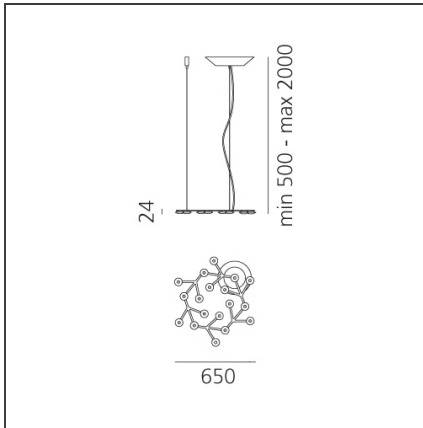

Led Net - Suspension

IP20    Dimmerable: 

DESIGN BY

Michele De Lucchi, Alberto Nason

TECHNICAL DRAWINGS

FEATURES

Article Code:	1575050A	Material:	Aluminium, methacrylate
Colour:	Polished white	Series:	Design
Installation:	Ceiling, Suspension	Area contract:	Hospitality
Environment:	Indoor	Emission:	Direct

DIMENSIONS

Height:	cm 2.4	Glow Wire Test:	650
Max Height from ceiling:	cm 200		

INCLUDED SOURCES

Category:	LED	Color temperature (K):	3000K
Number:	17	Color Tolerance:	MacAdam 3SDCM
Watt:	2.17W	CRI:	80
Delivered lumens output (lm):	153lm	Efficacy:	71lm/W
Type:	0	Service Life:	50000-L70
Class:	A		

LUMINAIRE

Watt:	43W	Delivered lumens output (lm):	2502lm
Voltage:	220-240V	CCT:	3000K
		Efficiency:	81%
		Efficacy:	58lm/W
		CRI:	80
		Dimmable Typology:	Push

Notes

LEDs included.

LIGHT DISTRIBUTION