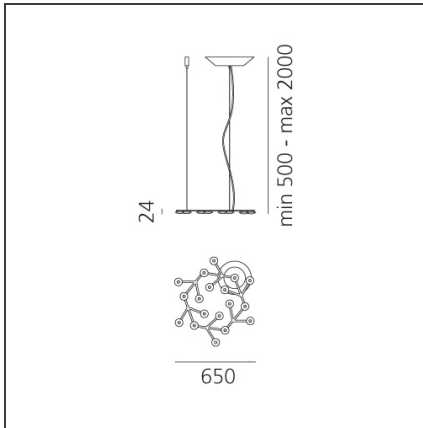

Led Net - Suspension

IP20     Dimmerable: 

DESIGN BY

Michele De Lucchi, Alberto Nason

TECHNICAL DRAWINGS

FEATURES

Article Code:	1575050A	Material:	Aluminium, methacrylate
Colour:	Polished white	Series:	Design
Installation:	Ceiling, Suspension	Area contract:	Hospitality
Environment:	Indoor	Emission:	Direct

DIMENSIONS

Height:	cm 2.4	Glow Wire Test:	650
Max Height from ceiling:	cm 200		

INCLUDED SOURCES

Category:	LED	Color temperature (K):	3000K
Number:	17	Color Tolerance:	MacAdam 3SDCM
Watt:	2.17W	CRI:	80
Delivered lumens output (lm):	153lm	Efficacy:	71lm/W
Type:	0	Service Life:	50000-L70
Class:	A		

LUMINAIRE

Watt:	43W	Delivered lumens output (lm):	2502lm
Voltage:	220-240V	CCT:	3000K
		Efficiency:	81%
		Efficacy:	58.19lm/W
		CRI:	80
		Dimmable Typology:	Push

Notes

LEDs included.

LIGHT DISTRIBUTION