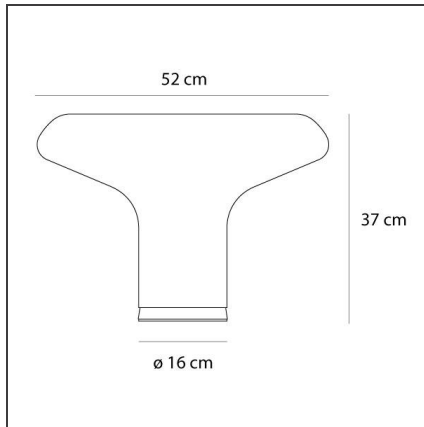

Lesbo

IP20    

TECHNICAL DRAWINGS

DESIGN BY

Angelo Mangiarotti

DESCRIPTION

Body and diffuser in blown smoked Murano glass; base in polished metal.

FEATURES

Article Code:	0054010A	Material:	blown glass, aluminum
Colour:	Transparent	Series:	Design, Modern Classic
Installation:	Table	Area contract:	Residential
Environment:	Indoor	Emission:	Diffused

DIMENSIONS

Height:	cm 37	Impact Resistance:	N/D
Base Diameter:	cm 16	Glow Wire Test:	N/D

NOT INCLUDED SOURCES

Category:	HALO	Color Rendering:	1a
Number:	1	Color temperature (K):	2900K
Watt:	77W		
Lbs:	A60		
Socket:	E27		
Duration (h):	1000h		