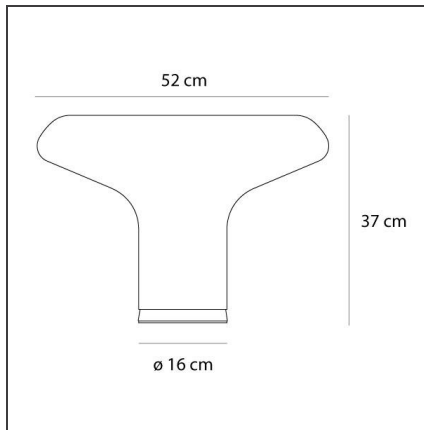

Lesbo

IP20    

TECHNICAL DRAWINGS

DESIGN BY

Angelo Mangiarotti

DESCRIPTION

Body and diffuser in blown smoked Murano glass; base in polished metal.

FEATURES

Article Code:	0054010A	Material:	blown glass, aluminum
Colour:	Transparent	Series:	Design, Modern Classic
Installation:	Table	Area contract:	Residential
Environment:	Indoor	Emission:	Diffused

DIMENSIONS

Height:	cm 37	Impact Resistance:	N/D
Base Diameter:	cm 16	Glow Wire Test:	N/D

NOT INCLUDED SOURCES

Category:	HALO	Color Rendering:	1a
Number:	1	Color temperature (K):	2900K
Watt:	77W		
Lbs:	A60		
Socket:	E27		
Duration (h):	1000h		