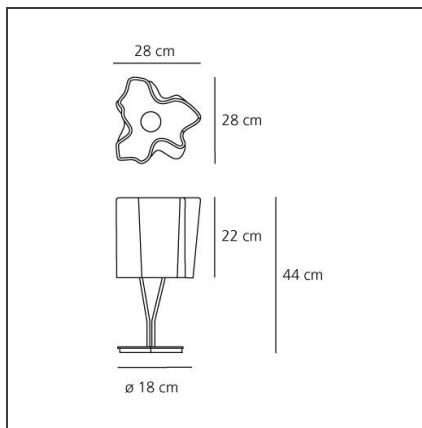

Logico Mini table Fumé/Chrome

IP20     

DESIGN BY

Gerhard Reichert, Michele De Lucchi

DESCRIPTION

Materials: Chromed zinc-alloy base, chrome-plated steel structure; blown glass diffuser with polished-silk finish. Three layers blown glass (crystal + silk + crystal) in a mold which is upside down to assure structural consistence to glass. Logico tavolo and Logico tavolo mini have a touch dimmer to adjust the light intensity.

TECHNICAL DRAWINGS

FEATURES

| | | | |
|----------------------|-----------------------|-----------------------|---------------------------|
| Article Code: | 0700110A | Material: | blown glass, steel, zamak |
| Colour: | Silk gloss / Aluminum | Series: | Design |
| Installation: | Table | Area contract: | Hospitality, Office |
| Environment: | Indoor | Emission: | Diffused And Direct |

DIMENSIONS

| | | | |
|-----------------------|-------|---------------------------|-----|
| Length: | cm 28 | Impact Resistance: | N/D |
| Width: | cm 28 | Glow Wire Test: | N/D |
| Height: | cm 44 | | |
| Base Diameter: | cm 18 | | |

LUMINAIRE

| | | | |
|-----------------|-----------|--------------------------------------|--------|
| Watt: | 84W | Delivered lumens output (lm): | 1035lm |
| Voltage: | 220V-240V | CCT: | 2800K |

Notes