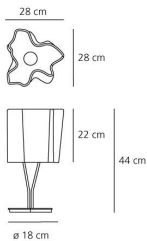

LUMINAIRE

- Watt: **84W**
- Voltage: **220V-240V**
- Delivered lumens output: **1035lm**
- CCT: **2800K**

Notes

Equipped with a touch dimmer to adjust the light intensity.

DESCRIPTION

Materials: Chromed zinc-alloy base, chrome-plated steel structure; blown glass diffuser with polished-silk finish. Three layers blown glass (crystal + silk + crystal) in a mold which is upside down to assure structural consistence to glass. Logico tavolo and Logico tavolo mini have a touch dimmer to adjust the light intensity.

PRODUCT CODE: 0700110A

FEATURES

- Article Code: **0700110A**
- Colour: **Silk gloss / Aluminum gray**
- Installation: **Table**
- Material: **blown glass, steel, zamak**
- Series: **Design Collection**
- Environment: **Indoor**
- Area contract: **Hospitality, Office**
- Emission: **Diffused And Direct**
- design by: **Gerhard Reichert, Michele De Lucchi**

DIMENSIONS

- Length: **cm 28**
- Width: **cm 28**
- Height: **cm 44**
- Base Diameter: **cm 18**
- Impact Resistance: **N/D**
- Glow Wire Test: **N/D°**

NOT INCLUDED SOURCES

- Category: **HALO**
- Number: **3**
- Lbs: **D45**
- Watt: **30W**
- Socket: **E14**

ALTERNATIVE SOURCES

- Category: **LED RETROFIT**
- Number: **3**