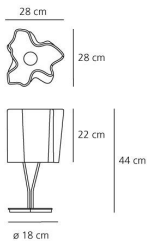

Logico Mini table Silk gloss/Aluminum gray

Gerhard Reichert, Michele De Lucchi

IP20     

LUMINAIRE

- Watt: **70W**
- Voltage: **220V-240V**
- Delivered lumens output: **1083lm**
- CCT: **2900K**
- Efficiency: **92%**
- Efficacy: **15.48lm/W**
- CRI: **100**

Notes

Equipped with a touch dimmer to adjust the light intensity.

DESCRIPTION

Materials: Chromed zinc-alloy base, chrome-plated steel structure; blown glass diffuser with polished-silk finish. Three layers blown glass (crystal + silk + crystal) in a mold which is upside down to assure structural consistence to glass. Logico tavolo and Logico tavolo mini have a touch dimmer to adjust the light intensity.

PRODUCT CODE: 0700020A

FEATURES

- Article Code: **0700020A**
- Colour: **Silk gloss / Aluminum gray**
- Installation: **Table**
- Material: **blown glass, steel, zamak**
- Series: **Design Collection**
- Environment: **Indoor**
- Area contract: **Hospitality, Office**
- Emission: **Diffused And Direct**
- design by: **Gerhard Reichert, Michele De Lucchi**

DIMENSIONS

- Length: **cm 28**
- Width: **cm 28**
- Height: **cm 44**
- Base Diameter: **cm 18**
- Impact Resistance: **N/D**
- Glow Wire Test: **N/D°**

NOT INCLUDED SOURCES

- Category: **HALO**
- Number: **3**
- Lbs: **D45**
- Watt: **30W**
- Socket: **E14**