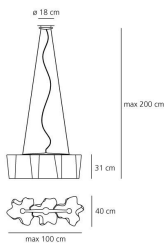

Logico Suspension 3 In Linea - Grey

Gerhard Reichert, Michele De Lucchi

IP20     Dimmerable: 

LUMINAIRE

- Watt: **348W**
- Voltage: **220V-240V**
- Delivered lumens output: **4500lm**
- CCT: **2700K**

Notes

Available in four sizes and in four configurations: single, on line, 3x120° and 4x90°. Its modular shape lends itself to the creation and realisation of customized compositions, supplied as special project. Logico nano track is available with track adapter.

DESCRIPTION

PRODUCT CODE: 0455010A

FEATURES

- Article Code: **0455010A**
- Colour: **Grey**
- Installation: **Suspension**
- Material: **Blown glass, aluminium**
- Series: **Design Collection**
- Environment: **Indoor**
- Area contract: **Hospitality, null, Office**
- Emission: **Diffused And Direct**
- design by: **Gerhard Reichert, Michele De Lucchi**

DIMENSIONS

- Length: **cm 100**
- Width: **cm 40**
- Height: **cm 31**
- Base Diameter: **cm 18**
- Max Height from ceiling: **cm 200**

NOT INCLUDED SOURCES

- Category: **HALO**
- Number: **3**
- Lbs: **Qa60**
- Watt: **116W**
- Socket: **E27**
- Color Rendering: **1a**
- Color temperature (K): **2900K**