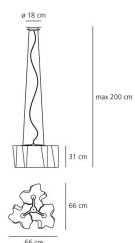

Logico Suspension 3x120° - Tobacco

Gerhard Reichert, Michele De Lucchi

IP20     Dimmerable: 

LUMINAIRE

- Watt: **348W**
- Voltage: **220V-240V**
- Delivered lumens output: **4500lm**
- CCT: **2700K**

Notes

Available in four sizes and in four configurations: single, on line, 3x120° and 4x90°. Its modular shape lends itself to the creation and realisation of customized compositions, supplied as special project.

DESCRIPTION

PRODUCT CODE: 0454040A

FEATURES

- Article Code: **0454040A**
- Colour: **Tobacco**
- Installation: **Suspension**
- Material: **Blown glass, aluminium**
- Series: **Design Collection**
- Environment: **Indoor**
- Area contract: **Hospitality, null, Office**
- Emission: **Diffused And Direct**
- design by: **Gerhard Reichert, Michele De Lucchi**

DIMENSIONS

- Length: **cm 66**
- Width: **cm 66**
- Height: **cm 31**
- Base Diameter: **cm 18**
- Max Height from ceiling: **cm 200**

NOT INCLUDED SOURCES

- Category: **HALO**
- Number: **3**
- Lbs: **Qa60**
- Watt: **116W**
- Socket: **E27**
- Color Rendering: **1a**
- Color temperature (K): **2900K**