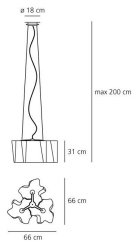

Logico Suspension 3x120° - White

Gerhard Reichert, Michele De Lucchi

IP20     Dimmerable: 

LUMINAIRE

- Watt: **315W**
- Voltage: **220V-240V**
- Delivered lumens output: **4917lm**
- CCT: **2800K**
- Efficiency: **86%**
- Efficacy: **16lm/W**
- CRI: **100**

Notes

Available in four sizes and in four configurations: single, on line, 3x120° and 4x90°. Its modular shape lends itself to the creation and realisation of customized compositions, supplied as special project.

PRODUCT CODE: 0454020A

FEATURES

- Article Code: **0454020A**
- Colour: **White**
- Installation: **Suspension**
- Material: **Blown glass, aluminium**
- Series: **Design Collection**
- Environment: **Indoor**
- Area contract: **Hospitality, null, Office**
- Emission: **Diffused And Direct**
- design by: **Gerhard Reichert, Michele De Lucchi**

DIMENSIONS

- Length: **cm 66**
- Width: **cm 66**
- Height: **cm 31**
- Base Diameter: **cm 18**
- Max Height from ceiling: **cm 200**

NOT INCLUDED SOURCES

- Category: **HALO**
- Number: **3**
- Lbs: **Qa60**
- Watt: **116W**
- Socket: **E27**
- Color Rendering: **1a**
- Color temperature (K): **2900K**