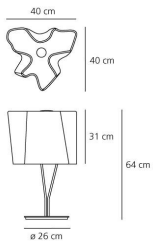

Logico table Fumé/Chrome

Gerhard Reichert, Michele De Lucchi

IP20     

LUMINAIRE

- Watt: **138W**
- Voltage: **220V-240V**
- Delivered lumens output: **1890lm**
- CCT: **2800K**

Notes

Equipped with a touch dimmer to adjust the light intensity.

DESCRIPTION

Materials: Chromed zinc-alloy base, chrome-plated steel structure; blown glass diffuser with polished-silk finish. Three layers blown glass (crystal + silk + crystal) in a mold which is upside down to assure structural consistence to glass. Logico tavolo and Logico tavolo mini have a touch dimmer to adjust the light intensity.

PRODUCT CODE: 0457110A

FEATURES

- Article Code: **0457110A**
- Colour: **Fumé / Chrome**
- Installation: **Table**
- Material: **blown glass, steel, zamak**
- Series: **Design Collection**
- Environment: **Indoor**
- Area contract: **Hospitality, Office**
- Emission: **Diffused And Direct**
- design by: **Gerhard Reichert, Michele De Lucchi**

DIMENSIONS

- Length: **cm 40**
- Width: **cm 40**
- Height: **cm 64**
- Base Diameter: **cm 26**
- Impact Resistance: **N/D**
- Glow Wire Test: **N/D°**

NOT INCLUDED SOURCES

- Category: **HALO**
- Number: **3**
- Lbs: **Qt32**
- Watt: **46W**
- Socket: **E27**
- Color Rendering: **1a**
- Duration (h): **2000h**