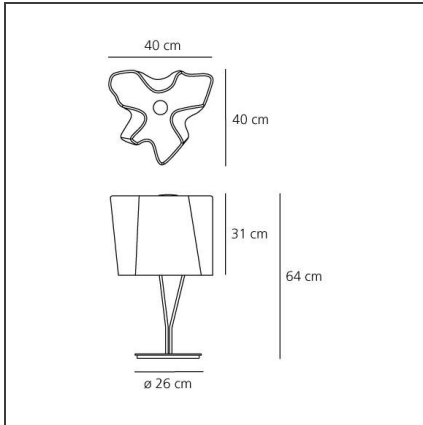

Logico table Tobacco/Chrome

IP20     

TECHNICAL DRAWINGS

DESIGN BY

Gerhard Reichert, Michele De Lucchi

DESCRIPTION

Materials: Chromed zinc-alloy base, chrome-plated steel structure; blown glass diffuser with polished-silk finish. Three layers blown glass (crystal + silk + crystal) in a mold which is upside down to assure structural consistence to glass. Logico tavolo and Logico tavolo mini have a touch dimmer to adjust the light intensity.

FEATURES

Article Code:	0457140A	Material:	blown glass, steel, zamak
Colour:	Tobacco / Chrome	Series:	Design
Installation:	Table	Area contract:	Hospitality, Office
Environment:	Indoor	Emission:	Diffused And Direct

DIMENSIONS

Length:	cm 40	Impact Resistance:	N/D
Width:	cm 40	Glow Wire Test:	N/D
Height:	cm 64		
Base Diameter:	cm 26		

NOT INCLUDED SOURCES

Category:	HALO	Color Rendering:	1a
Number:	3		
Watt:	46W		
Lbs:	Qt32		
Socket:	E27		
Duration (h):	2000h		