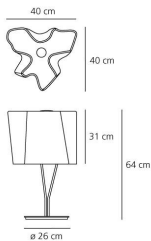

Logico table Tobacco/Chrome

Gerhard Reichert, Michele De Lucchi

IP20     

LUMINAIRE

- Watt: **138W**
- Voltage: **220V-240V**
- Delivered lumens output: **1890lm**
- CCT: **2800K**

Notes

Equipped with a touch dimmer to adjust the light intensity.

DESCRIPTION

Materials: Chromed zinc-alloy base, chrome-plated steel structure; blown glass diffuser with polished-silk finish. Three layers blown glass (crystal + silk + crystal) in a mold which is upside down to assure structural consistence to glass. Logico tavolo and Logico tavolo mini have a touch dimmer to adjust the light intensity.

DIMENSIONS

- Length: **cm 40**
- Width: **cm 40**
- Height: **cm 64**
- Base Diameter: **cm 26**
- Impact Resistance: **N/D**
- Glow Wire Test: **N/D°**

NOT INCLUDED SOURCES

- Category: **HALO**
- Number: **3**
- Lbs: **Qt32**
- Watt: **46W**
- Socket: **E27**
- Color Rendering: **1a**
- Duration (h): **2000h**