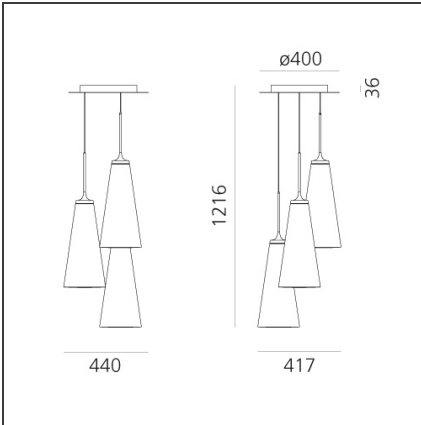

Look at Me Cluster 21

IP20 

DESIGN BY

Alida Catella, Silvio De Ponte

DESCRIPTION

The product is not yet available.

TECHNICAL DRAWINGS

FEATURES

Colour:	Transparent black	Series:	Design, 2019
Installation:	Suspension, Track		Artemide Collection
Environment:	Indoor		

DIMENSIONS

Base Diameter:	cm 40
Max Height from ceiling:	cm 121.6

LUMINAIRE

Watt:	50W	Delivered lumens output (lm):	3600lm
		CCT:	3000K
		Efficiency:	60%
		Efficacy:	72lm/W
		CRI:	90