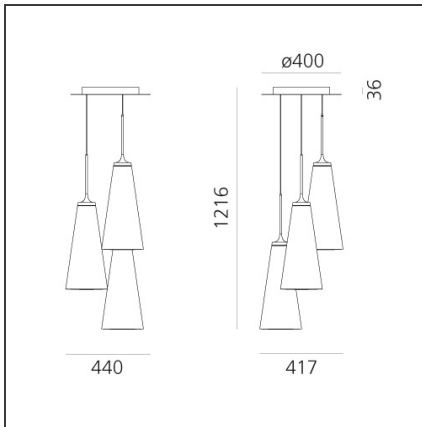

Look at Me Cluster 35

IP20 

DESIGN BY

Alida Catella, Silvio De Ponte

DESCRIPTION

The product is not yet available.

TECHNICAL DRAWINGS

FEATURES

Colour:	Transparent black	Series:	Design, 2019
Installation:	Suspension, Track		Artemide Collection
Environment:	Indoor		

DIMENSIONS

Length:	cm 67
Base Diameter:	cm 56
Max Height from ceiling:	cm 90

LUMINAIRE