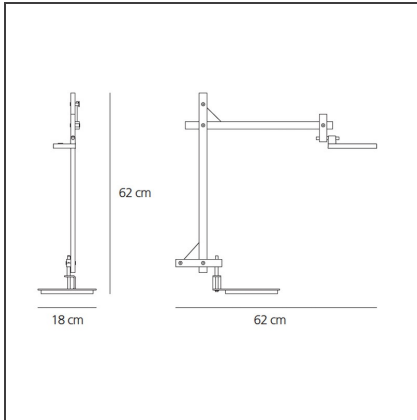

Lotek

IP20    

Dimmerable: +  -

DESIGN BY

Javier Mariscal

DESCRIPTION

Table lamp with adjustable arms and head. Materials: painted steel base; painted aluminium head; arms in anodized aluminium.

TECHNICAL DRAWINGS

FEATURES

Article Code:	- - -	Material:	Aluminum, steel
Colour:	Multicolor	Series:	Scenarios
Installation:	Table	Area contract:	Hospitality, Office, Residential
		Emission:	Adjustable

DIMENSIONS

Length:	cm 62	Max Extension Length:	cm 100
Width:	cm 18	Impact Resistance:	N/A
Height:	cm 62	Glow Wire Test:	650°C
Base Length:	cm 18		
Base Width:	cm 18		