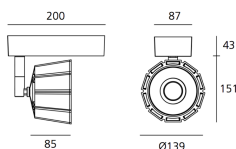

LUMINAIRE

- Watt: **35W**
- Voltage: **220-240 V**
- Delivered lumens output: **3248lm**
- CCT: **3000K**
- Efficiency: **76%**
- Efficacy: **92.8lm/W**
- CRI: **90**

DESCRIPTION

Boasting elevated luminous flux, excellent colour rendering, energy efficiency, and a light compact design, Airlite is an innovative range of LED spotlights with exceptional photometric performance and flexibility. Thanks to an innovative heat dissipation system, air is filtered through open gaps in the die-cast aluminium body ensuring the efficiency and long life of our LED module. The hybrid optical system provides defined narrow beams, while keeping the light fixture dimensions compact.

PRODUCT CODE: - - -

FEATURES

- Article Code: - - -
- Colour: **Black**
- Installation: **TrackProjector**
- Material: **Aluminium**
- Series: **Scenarios**
- Area contract: **Retail**
- design by: **Carlotta de Bevilacqua, Paola di Arianello**

DIMENSIONS

- Diameter: **cm 13.9**
- Base Length: **cm 20**
- Base Width: **cm 8.7**
- Cutout diameter: **cm 9.9**
- Weight: **cm 1.6**

SOURCES INCLUDED

- Category: **Led**
- Number: **1**
- Watt: **30W**
- Delivered lumens output: **3353lm**
- Color temperature (K): **3000K**
- CRI: **=80 (min.)**
- Color Tolerance: **MacAdam 3SDCM**
- Efficacy: **112lm/W**
- Service Life: **>50000h**