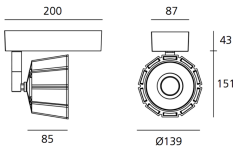

LUMINAIRE

- Watt: **35W**
- Voltage: **220-240 V**
- Delivered lumens output: **3052lm**
- CCT: **3000K**
- Efficiency: **71%**
- Efficacy: **87.2lm/W**
- CRI: **90**

DESCRIPTION

Boasting elevated luminous flux, excellent colour rendering, energy efficiency, and a light compact design, Airlite is an innovative range of LED spotlights with exceptional photometric performance and flexibility. Thanks to an innovative heat dissipation system, air is filtered through open gaps in the die-cast aluminium body ensuring the efficiency and long life of our LED module. The hybrid optical system provides defined narrow beams, while keeping the light fixture dimensions compact.

PRODUCT CODE: - - -

FEATURES

- Article Code: - - -
- Colour: **White**
- Installation: **TrackProjector**
- Material: **Aluminium**
- Series: **Scenarios**
- Area contract: **Retail**
- design by: **Carlotta de Bevilacqua, Paola di Arianello**

DIMENSIONS

- Diameter: **cm 13.9**
- Base Length: **cm 20**
- Base Width: **cm 8.7**
- Cutout diameter: **cm 9.9**
- Weight: **cm 1.6**

SOURCES INCLUDED

- Category: **Led**
- Number: **1**
- Watt: **30W**
- Delivered lumens output: **3310 lm**
- Color temperature (K): **3000K**
- CRI: **=80 (min.)**
- Color Tolerance: **MacAdam 3SDCM**
- Efficacy: **110 lm/W**
- Service Life: **L70(9K)>50000h**