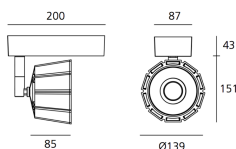

LUMINAIRE

- Watt: **35W**
- Voltage: **220-240 V**
- Delivered lumens output: **3483lm**
- CCT: **4000K**
- Efficiency: **76%**
- Efficacy: **99.51lm/W**
- CRI: **90**

DESCRIPTION

Boasting elevated luminous flux, excellent colour rendering, energy efficiency, and a light compact design, Airlite is an innovative range of LED spotlights with exceptional photometric performance and flexibility. Thanks to an innovative heat dissipation system, air is filtered through open gaps in the die-cast aluminium body ensuring the efficiency and long life of our LED module. The hybrid optical system provides defined narrow beams, while keeping the light fixture dimensions compact.

PRODUCT CODE: - - -

FEATURES

- Article Code: - - -
- Colour: **White**
- Installation: **TrackProjector**
- Material: **Aluminium**
- Series: **Scenarios**
- Area contract: **Retail**
- design by: **Carlotta de Bevilacqua, Paola di Arianello**

DIMENSIONS

- Diameter: **cm 13.9**
- Base Length: **cm 20**
- Base Width: **cm 8.7**
- Cutout diameter: **cm 9.9**
- Weight: **cm 1.6**

SOURCES INCLUDED

- Category: **Led**
- Number: **1**
- Watt: **30 W**
- Delivered lumens output: **3695 lm**
- Color temperature (K): **4000 K**
- CRI: **=80 (min.)**
- Color Tolerance: **MacAdam 3SDCM**
- Efficacy: **119 lm/W**
- Service Life: **L70(6K) > 36000h**