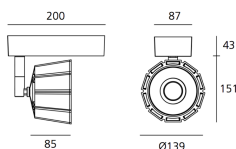

LUMINAIRE

- Watt: **35W**
- Voltage: **220-240 V**
- Delivered lumens output: **3272lm**
- CCT: **4000K**
- Efficiency: **71%**
- Efficacy: **93.49lm/W**
- CRI: **90**

DESCRIPTION

Boasting elevated luminous flux, excellent colour rendering, energy efficiency, and a light compact design, Airlite is an innovative range of LED spotlights with exceptional photometric performance and flexibility. Thanks to an innovative heat dissipation system, air is filtered through open gaps in the die-cast aluminium body ensuring the efficiency and long life of our LED module. The hybrid optical system provides defined narrow beams, while keeping the light fixture dimensions compact.

PRODUCT CODE: - - -

FEATURES

- Article Code: - - -
- Colour: **Black**
- Installation: **TrackProjector**
- Material: **Aluminium**
- Series: **Scenarios**
- Area contract: **Retail**
- design by: **Carlotta de Bevilacqua, Paola di Arianello**

DIMENSIONS

- Diameter: **cm 13.9**
- Base Length: **cm 20**
- Base Width: **cm 8.7**
- Cutout diameter: **cm 9.9**
- Weight: **cm 1.6**

SOURCES INCLUDED

- Category: **Led**
- Number: **1**
- Watt: **30W**
- Delivered lumens output: **3510 lm**
- Color temperature (K): **4000K**
- CRI: **=80 (min.)**
- Color Tolerance: **MacAdam 3SDCM**
- Efficacy: **117 lm/W**
- Service Life: **L70(9K)>50000h**