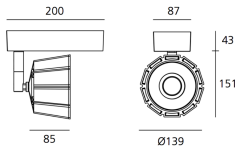

LUMINAIRE

- Watt: **35W**
- Voltage: **220-240 V**
- Delivered lumens output: **3272lm**
- CCT: **4000K**
- Efficiency: **71%**
- Efficacy: **93.49lm/W**
- CRI: **90**

DESCRIPTION

Boasting elevated luminous flux, excellent colour rendering, energy efficiency, and a light compact design, Airlite is an innovative range of LED spotlights with exceptional photometric performance and flexibility. Thanks to an innovative heat dissipation system, air is filtered through open gaps in the die-cast aluminium body ensuring the efficiency and long life of our LED module. The hybrid optical system provides defined narrow beams, while keeping the light fixture dimensions compact.

PRODUCT CODE: - - -

FEATURES

- Article Code: - - -
- Colour: **White**
- Installation: **TrackProjector**
- Material: **Aluminium**
- Series: **Scenarios**
- Area contract: **Retail**
- design by: **Carlotta de Bevilacqua, Paola di Arianello**

DIMENSIONS

- Diameter: **cm 13.9**
- Base Length: **cm 20**
- Base Width: **cm 8.7**
- Cutout diameter: **cm 9.9**
- Weight: **cm 1.6**

SOURCES INCLUDED

- Category: **Led**
- Number: **1**
- Watt: **30W**
- Delivered lumens output: **3510 lm**
- Color temperature (K): **4000K**
- CRI: **=80 (min.)**
- Color Tolerance: **MacAdam 3SDCM**
- Efficacy: **117 lm/W**
- Service Life: **L70(9K)>50000h**