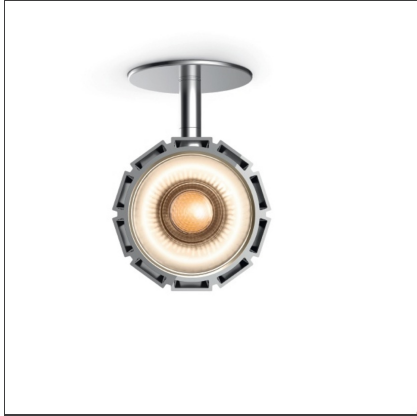

M141411 - Airlite semirecessed stable white Black 3000K 17°- Dimmerable Dali

IP20  Dimmerable: 

DESIGN BY

Carlotta de Bevilacqua, Paola di Arianello

DESCRIPTION

Boasting elevated luminous flux, excellent colour rendering, energy efficiency, and a light compact design, Airlite is an innovative range of LED spotlights with exceptional photometric performance and flexibility. Thanks to an innovative heat dissipation system, air is filtered through open gaps in the die-cast aluminium body ensuring the efficiency and long life of our LED module. The hybrid optical system provides defined narrow beams, while keeping the light fixture dimensions compact.

TECHNICAL DRAWINGS

FEATURES

Article Code:	- - -	Material:	Aluminium
Colour:	Black	Series:	Scenarios
Installation:	Projector, Recessed	Area contract:	Retail
		Emission:	Diretta orientabile

DIMENSIONS

Weight:	kg 1.3
Base Width:	cm 8

INCLUDED SOURCES

Category:	LED	Color temperature (K):	3000K
Number:	1	Color Tolerance:	MacAdam 3SDCM
Watt:	30W	CRI:	=80 (min.)
Delivered lumens output (lm):	3353lm	Efficacy:	112lm/W
Type:	0	Service Life:	>50000h
Class:	A		

LUMINAIRE

Watt:	35W	Delivered lumens output (lm):	3248lm
Voltage:	220-240V	CCT:	3000K
		Efficiency:	76%
		Efficacy:	92.8lm/W
		CRI:	90

ACCESSORIES

Lente per
emissione ellittica
M078700

Filtro soft
M078800