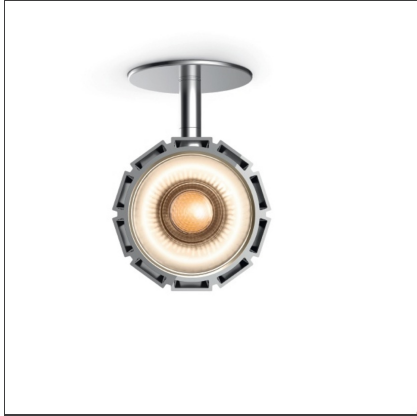

M141421 - Airlite semirecessed stable white White 3000K 17°- Dimmerable Dali

IP20  Dimmerable: 

DESIGN BY

Carlotta de Bevilacqua, Paola di Arianello

DESCRIPTION

Boasting elevated luminous flux, excellent colour rendering, energy efficiency, and a light compact design, Airlite is an innovative range of LED spotlights with exceptional photometric performance and flexibility. Thanks to an innovative heat dissipation system, air is filtered through open gaps in the die-cast aluminium body ensuring the efficiency and long life of our LED module. The hybrid optical system provides defined narrow beams, while keeping the light fixture dimensions compact.

TECHNICAL DRAWINGS

FEATURES

Article Code:	- - -	Material:	Aluminium
Colour:	White	Series:	Scenarios
Installation:	Projector, Recessed	Area contract:	Retail
		Emission:	Diretta orientabile

DIMENSIONS

Weight:	kg 1.3
Base Width:	cm 8

INCLUDED SOURCES

Category:	LED	Color temperature (K):	3000K
Number:	1	Color Tolerance:	MacAdam 3SDCM
Watt:	30W	CRI:	=80 (min.)
Delivered lumens output (lm):	3353lm	Efficacy:	112lm/W
Type:	0	Service Life:	>50000h
Class:	A		

LUMINAIRE

Watt:	35W	Delivered lumens output (lm):	3248lm
Voltage:	220-240V	CCT:	3000K
		Efficiency:	76%
		Efficacy:	92.8lm/W
		CRI:	90

ACCESSORIES

Portaccessori
M077820

Lente per
emissione ellittica
M078700