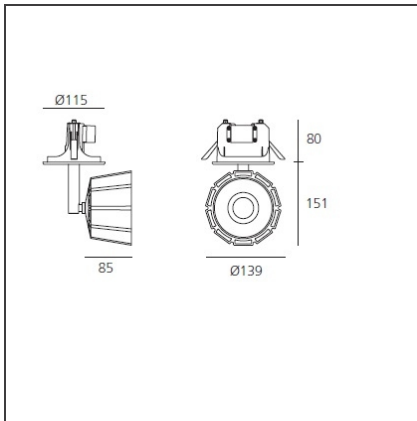

TECHNICAL DRAWINGS

FEATURES

Article Code:	- - -	Material:	Aluminium
Colour:	White	Series:	Scenarios
Installation:	Projector, Recessed	Area contract:	Retail
		Emission:	Diretta orientabile

DIMENSIONS

Weight:	kg 1.3
Base Width:	cm 8