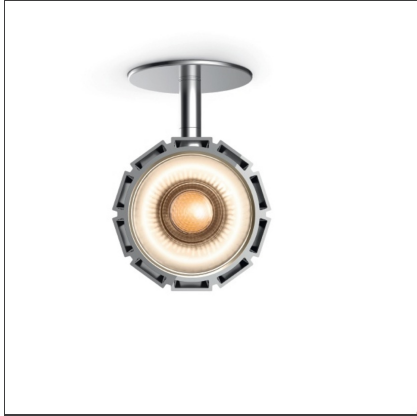

M141521 - Airlite semirecessed stable white White 3000K 34° - Dali SwitchDim

IP20  Dimmerable: 

DESIGN BY

Carlotta de Bevilacqua, Paola di Arianello

DESCRIPTION

Boasting elevated luminous flux, excellent colour rendering, energy efficiency, and a light compact design, Airlite is an innovative range of LED spotlights with exceptional photometric performance and flexibility. Thanks to an innovative heat dissipation system, air is filtered through open gaps in the die-cast aluminium body ensuring the efficiency and long life of our LED module. The hybrid optical system provides defined narrow beams, while keeping the light fixture dimensions compact.

TECHNICAL DRAWINGS

FEATURES

Article Code:	- - -	Material:	Aluminium
Colour:	White	Series:	Scenarios
Installation:	Projector, Recessed	Area contract:	Retail
		Emission:	Diretta orientabile

DIMENSIONS

Weight:	kg 1.3
Base Width:	cm 8

INCLUDED SOURCES

Category:	LED	Color temperature (K):	3000K
Number:	1	Color Tolerance:	MacAdam 3SDCM
Watt:	30W	CRI:	=80 (min.)
Delivered lumens output (lm):	3310 lm	Efficacy:	110 lm/W
Type:	0	Service Life:	L70(9K)>50000h
Class:	A		

LUMINAIRE

Watt:	35W	Delivered lumens output (lm):	3052lm
Voltage:	220-240V	CCT:	3000K
		Efficiency:	71%
		Efficacy:	87.2lm/W
		CRI:	90

ACCESSORIES

Portaccessori
M077820

Lente per
emissione ellittica
M078700