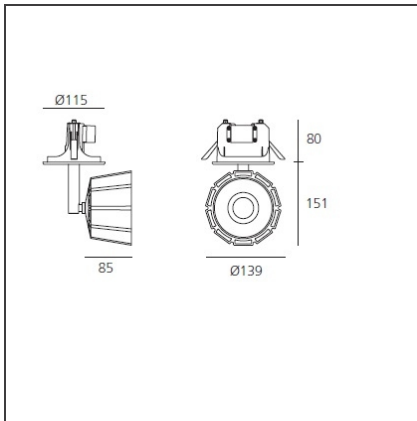

TECHNICAL DRAWINGS

FEATURES

Article Code:	- - -	Material:	Aluminium
Colour:	Black	Series:	Scenarios
Installation:	Projector, Recessed	Area contract:	Retail
		Emission:	Diretta orientabile

DIMENSIONS

Weight:	kg 1.3
Base Width:	cm 8