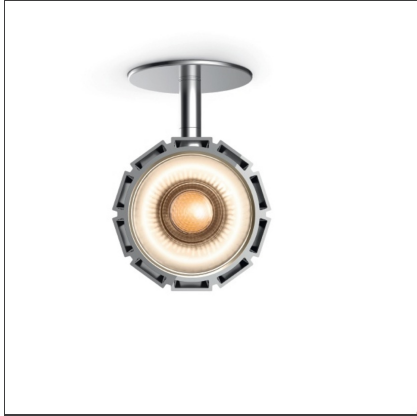

M141611 - Airlite semirecessed stable white Black 4000K 17°- Dimmerable Dali

IP20  Dimmerable: 

DESIGN BY

Carlotta de Bevilacqua, Paola di Arianello

DESCRIPTION

Boasting elevated luminous flux, excellent colour rendering, energy efficiency, and a light compact design, Airlite is an innovative range of LED spotlights with exceptional photometric performance and flexibility. Thanks to an innovative heat dissipation system, air is filtered through open gaps in the die-cast aluminium body ensuring the efficiency and long life of our LED module. The hybrid optical system provides defined narrow beams, while keeping the light fixture dimensions compact.

TECHNICAL DRAWINGS

FEATURES

Article Code:	- - -	Material:	Aluminium
Colour:	Black	Series:	Scenarios
Installation:	Projector, Recessed	Area contract:	Retail
		Emission:	Diretta orientabile

DIMENSIONS

Weight:	kg 1.3
Base Width:	cm 8

INCLUDED SOURCES

Category:	LED	Color temperature (K):	4000 K
Number:	1	Color Tolerance:	MacAdam 3SDCM
Watt:	30 W	CRI:	=80
Delivered lumens output (lm):	3564 lm	Efficacy:	119 lm/W
Type:	2	Service Life:	>50000h
Class:	A		

LUMINAIRE

Watt:	35W	Delivered lumens output (lm):	3483lm
Voltage:	220-240V	CCT:	4000K
		Efficiency:	76%
		Efficacy:	99.51lm/W
		CRI:	90

ACCESSORIES

Lente per
emissione ellittica
M078700

Filtro soft
M078800