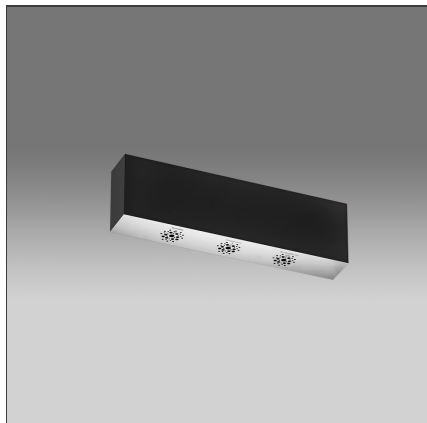

Mappamundi - Integrated Environmental Quality Module - Humidity + Temperature + Air Quality CO2 - Black

DESIGN BY

Carlotta de Bevilacqua

DESCRIPTION

The product is not yet available.

FEATURES

Colour:	Black	Material:	Aluminium
Installation:	Ceiling, Suspension, Recessed, Track	Series:	Indoor, 2019 Artemide Collection
Environment:	Indoor		

DIMENSIONS

Length:	cm 30
Width:	cm 4.5
Height:	cm 8.5

Notes