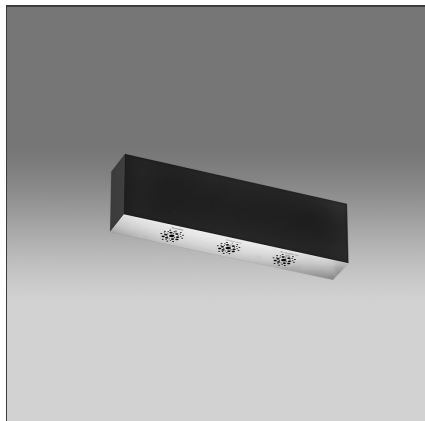

Mappamundi - Integrated Environmental Quality Module - Humidity + Temperature + Air Quality CO2 - Silver

DESIGN BY

Carlotta de Bevilacqua

DESCRIPTION

The product is not yet available.

FEATURES

Colour:	Silver	Material:	Aluminium
Installation:	Ceiling, Suspension, Recessed, Track	Series:	Indoor, 2019 Artemide Collection
Environment:	Indoor		

DIMENSIONS

Length:	cm 30
Width:	cm 4.5
Height:	cm 8.5