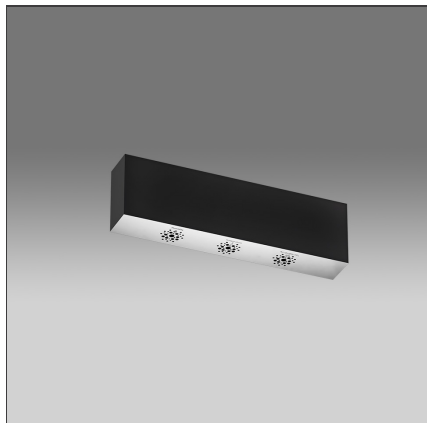

Mappamundi - Integrated Environmental Quality Module - Humidity + Temperature + Air Quality CO2 - White

DESIGN BY

Carlotta de Bevilacqua

DESCRIPTION

The product is not yet available.

FEATURES

Colour:	White	Material:	Aluminium
Installation:	Ceiling, Suspension, Recessed, Track	Series:	Indoor, 2019 Artemide Collection
Environment:	Indoor		

DIMENSIONS

Length:	cm 30
Width:	cm 4.5
Height:	cm 8.5