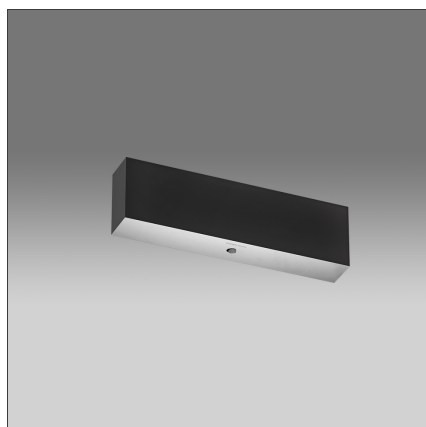

Mappamundi - Integrated Light Control - Daylight Sensor - Black

DESIGN BY

Carlotta de Bevilacqua

DESCRIPTION

The product is not yet available.

FEATURES

Colour:	Black	Material:	Aluminium
Installation:	Ceiling, Suspension, Recessed, Track	Series:	Indoor, 2019 Artemide Collection
Environment:	Indoor		

DIMENSIONS

Length:	cm 30
Width:	cm 4.5
Height:	cm 8.5

Notes