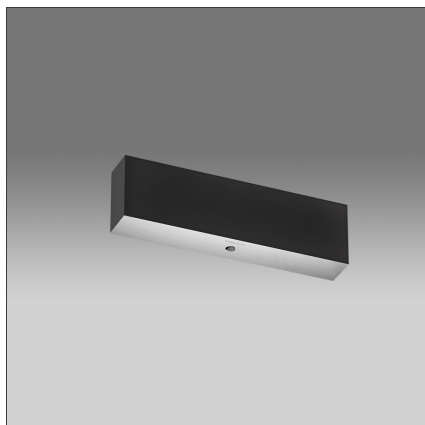

Mappamundi - Integrated Light Control - Daylight Sensor - Silver

DESIGN BY

Carlotta de Bevilacqua

DESCRIPTION

The product is not yet available.

FEATURES

Colour:	Silver	Material:	Aluminium
Installation:	Ceiling, Suspension, Recessed, Track	Series:	Indoor, 2019 Artemide Collection
Environment:	Indoor		

DIMENSIONS

Length:	cm 30
Width:	cm 4.5
Height:	cm 8.5