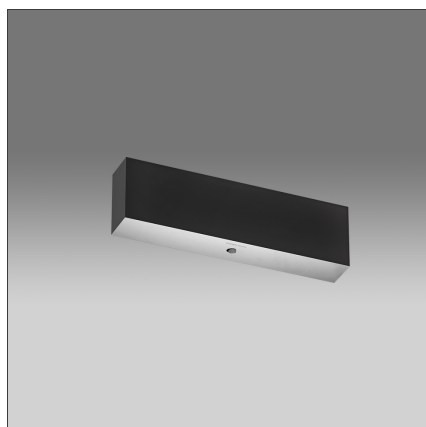

Mappamundi - Integrated Light Control - Daylight Sensor - White

DESIGN BY

Carlotta de Bevilacqua

DESCRIPTION

The product is not yet available.

FEATURES

Colour:	White	Material:	Aluminium
Installation:	Ceiling, Suspension, Recessed, Track	Series:	Indoor, 2019 Artemide Collection
Environment:	Indoor		

DIMENSIONS

Length:	cm 30
Width:	cm 4.5
Height:	cm 8.5