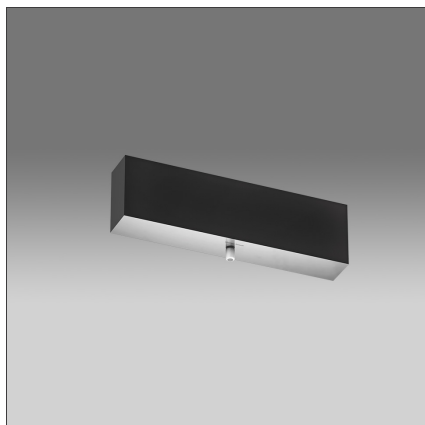

Mappamundi - Integrated Light Control - Motion Sensor - Black

DESIGN BY

Carlotta de Bevilacqua

DESCRIPTION

The product is not yet available.

FEATURES

Colour:	Black	Material:	Aluminium
Installation:	Ceiling, Suspension, Recessed, Track	Series:	Indoor, 2019 Artemide Collection
Environment:	Indoor		

DIMENSIONS

Length:	cm 30
Width:	cm 4.5
Height:	cm 8.5

Notes