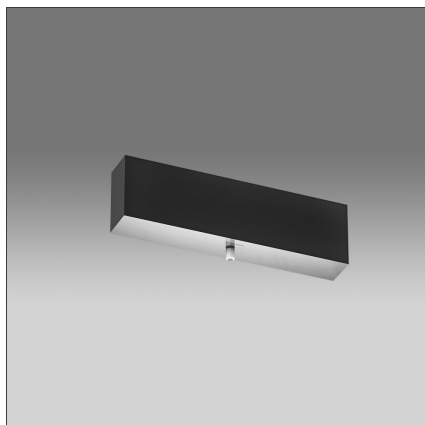

## Mappamundi - Integrated Light Control - Motion Sensor - Silver

### FEATURES

<b>Colour:</b>	Silver	<b>Material:</b>	Aluminium
<b>Installation:</b>	Ceiling, Suspension, Recessed, Track	<b>Series:</b>	Indoor, 2019 Artemide Collection
<b>Environment:</b>	Indoor		

### DIMENSIONS

<b>Length:</b>	cm 30
<b>Width:</b>	cm 4.5
<b>Height:</b>	cm 8.5