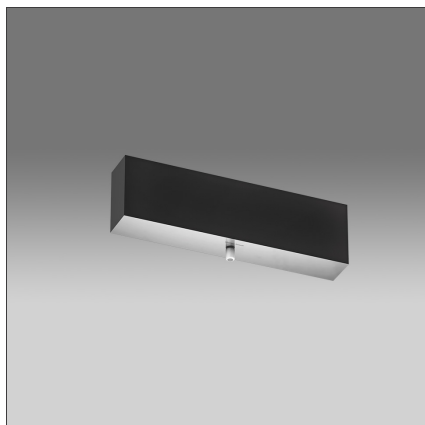

## Mappamundi - Integrated Light Control - Motion Sensor - White

### FEATURES

<b>Colour:</b>	White	<b>Material:</b>	Aluminium
<b>Installation:</b>	Ceiling, Suspension, Recessed, Track	<b>Series:</b>	Indoor, 2019 Artemide Collection
<b>Environment:</b>	Indoor		

### DIMENSIONS

<b>Length:</b>	cm 30
<b>Width:</b>	cm 4.5
<b>Height:</b>	cm 8.5