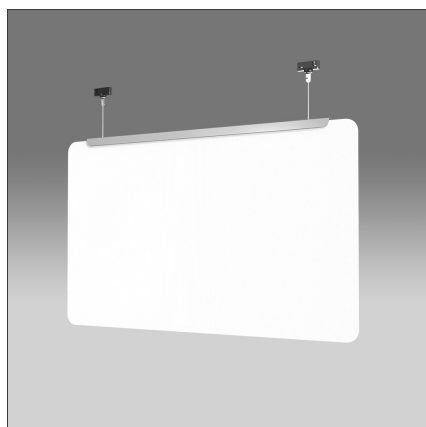

## Mappamundi - Projection Panel

### FEATURES

<b>Colour:</b>	White	<b>Material:</b>	PET, technopolymer
<b>Installation:</b>	Ceiling, Suspension, Recessed, Track	<b>Series:</b>	Indoor, 2019 Artemide Collection
<b>Environment:</b>	Indoor		

### DIMENSIONS

<b>Length:</b>	cm 150
<b>Height:</b>	cm 86