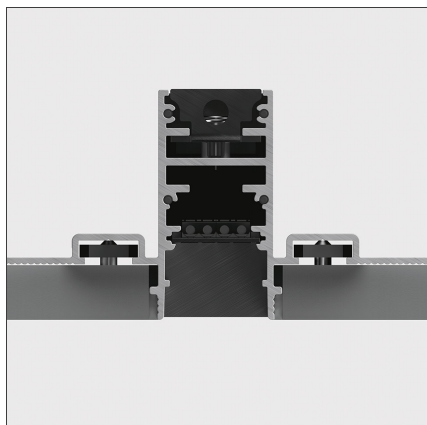

Mappamundi - Recessed Track 230V - 1000mm - Black

DESIGN BY

Carlotta de Bevilacqua

DESCRIPTION

The product is not yet available.

FEATURES

Colour:	Black	Material:	Aluminium
Installation:	Ceiling, Suspension, Recessed, Track	Series:	Indoor, 2019 Artemide Collection
Environment:	Indoor		

DIMENSIONS

Length:	cm 100
Width:	cm 4.5
Height:	cm 8.5

Notes