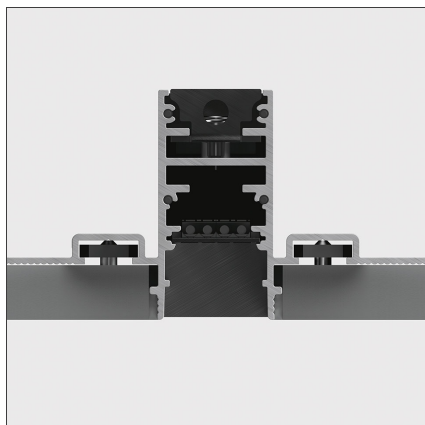

Mappamundi - Recessed Track 230V - 1000mm - Silver

DESIGN BY

Carlotta de Bevilacqua

DESCRIPTION

The product is not yet available.

FEATURES

Colour:	Silver	Material:	Aluminium
Installation:	Ceiling, Suspension, Recessed, Track	Series:	Indoor, 2019 Artemide Collection
Environment:	Indoor		

DIMENSIONS

Length:	cm 100
Width:	cm 4.5
Height:	cm 8.5