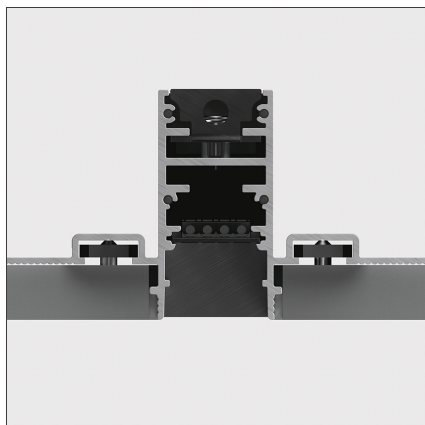

## Mappamundi - Recessed Track 230V - 1000mm - White

### FEATURES

|                      |   |                  |                                     |
|----------------------|---|------------------|-------------------------------------|
| <b>Colour:</b>       | White                                   | <b>Material:</b> | Aluminium                           |
| <b>Installation:</b> | Ceiling, Suspension,<br>Recessed, Track | <b>Series:</b>   | Indoor, 2019<br>Artemide Collection |
| <b>Environment:</b>  | Indoor                                  |                  |                                     |

### DIMENSIONS

|                |        |
|----------------|--------|
| <b>Length:</b> | cm 100 |
| <b>Width:</b>  | cm 4.5 |
| <b>Height:</b> | cm 8.5 |