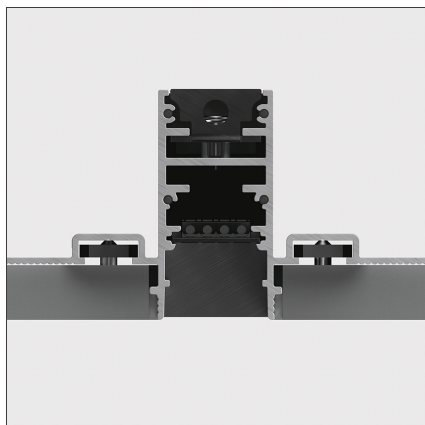

Mappamundi - Recessed Track 230V - 2000mm - Black

DESIGN BY

Carlotta de Bevilacqua

DESCRIPTION

The product is not yet available.

FEATURES

Colour:	Black	Material:	Aluminium
Installation:	Ceiling, Suspension, Recessed, Track	Series:	Indoor, 2019 Artemide Collection
Environment:	Indoor		

DIMENSIONS

Length:	cm 200
Width:	cm 4.5
Height:	cm 8.5

Notes