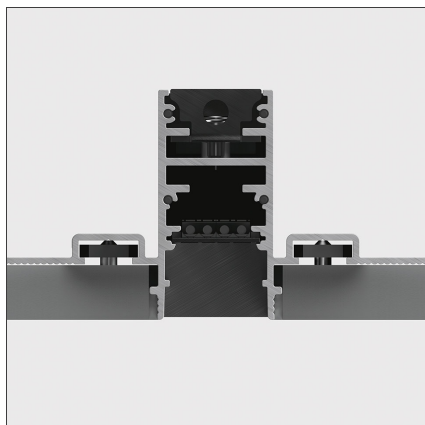

Mappamundi - Recessed Track 230V - 2000mm - Silver

DESIGN BY

Carlotta de Bevilacqua

DESCRIPTION

The product is not yet available.

FEATURES

Colour:	Silver	Material:	Aluminium
Installation:	Ceiling, Suspension, Recessed, Track	Series:	Indoor, 2019 Artemide Collection
Environment:	Indoor		

DIMENSIONS

Length:	cm 200
Width:	cm 4.5
Height:	cm 8.5