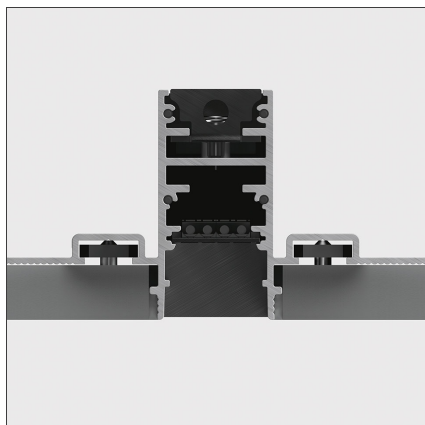

## Mappamundi - Recessed Track 230V - 2000mm - White

### FEATURES

<b>Colour:</b>	White	<b>Material:</b>	Aluminium
<b>Installation:</b>	Ceiling, Suspension, Recessed, Track	<b>Series:</b>	Indoor, 2019 Artemide Collection
<b>Environment:</b>	Indoor		

### DIMENSIONS

<b>Length:</b>	cm 200
<b>Width:</b>	cm 4.5
<b>Height:</b>	cm 8.5